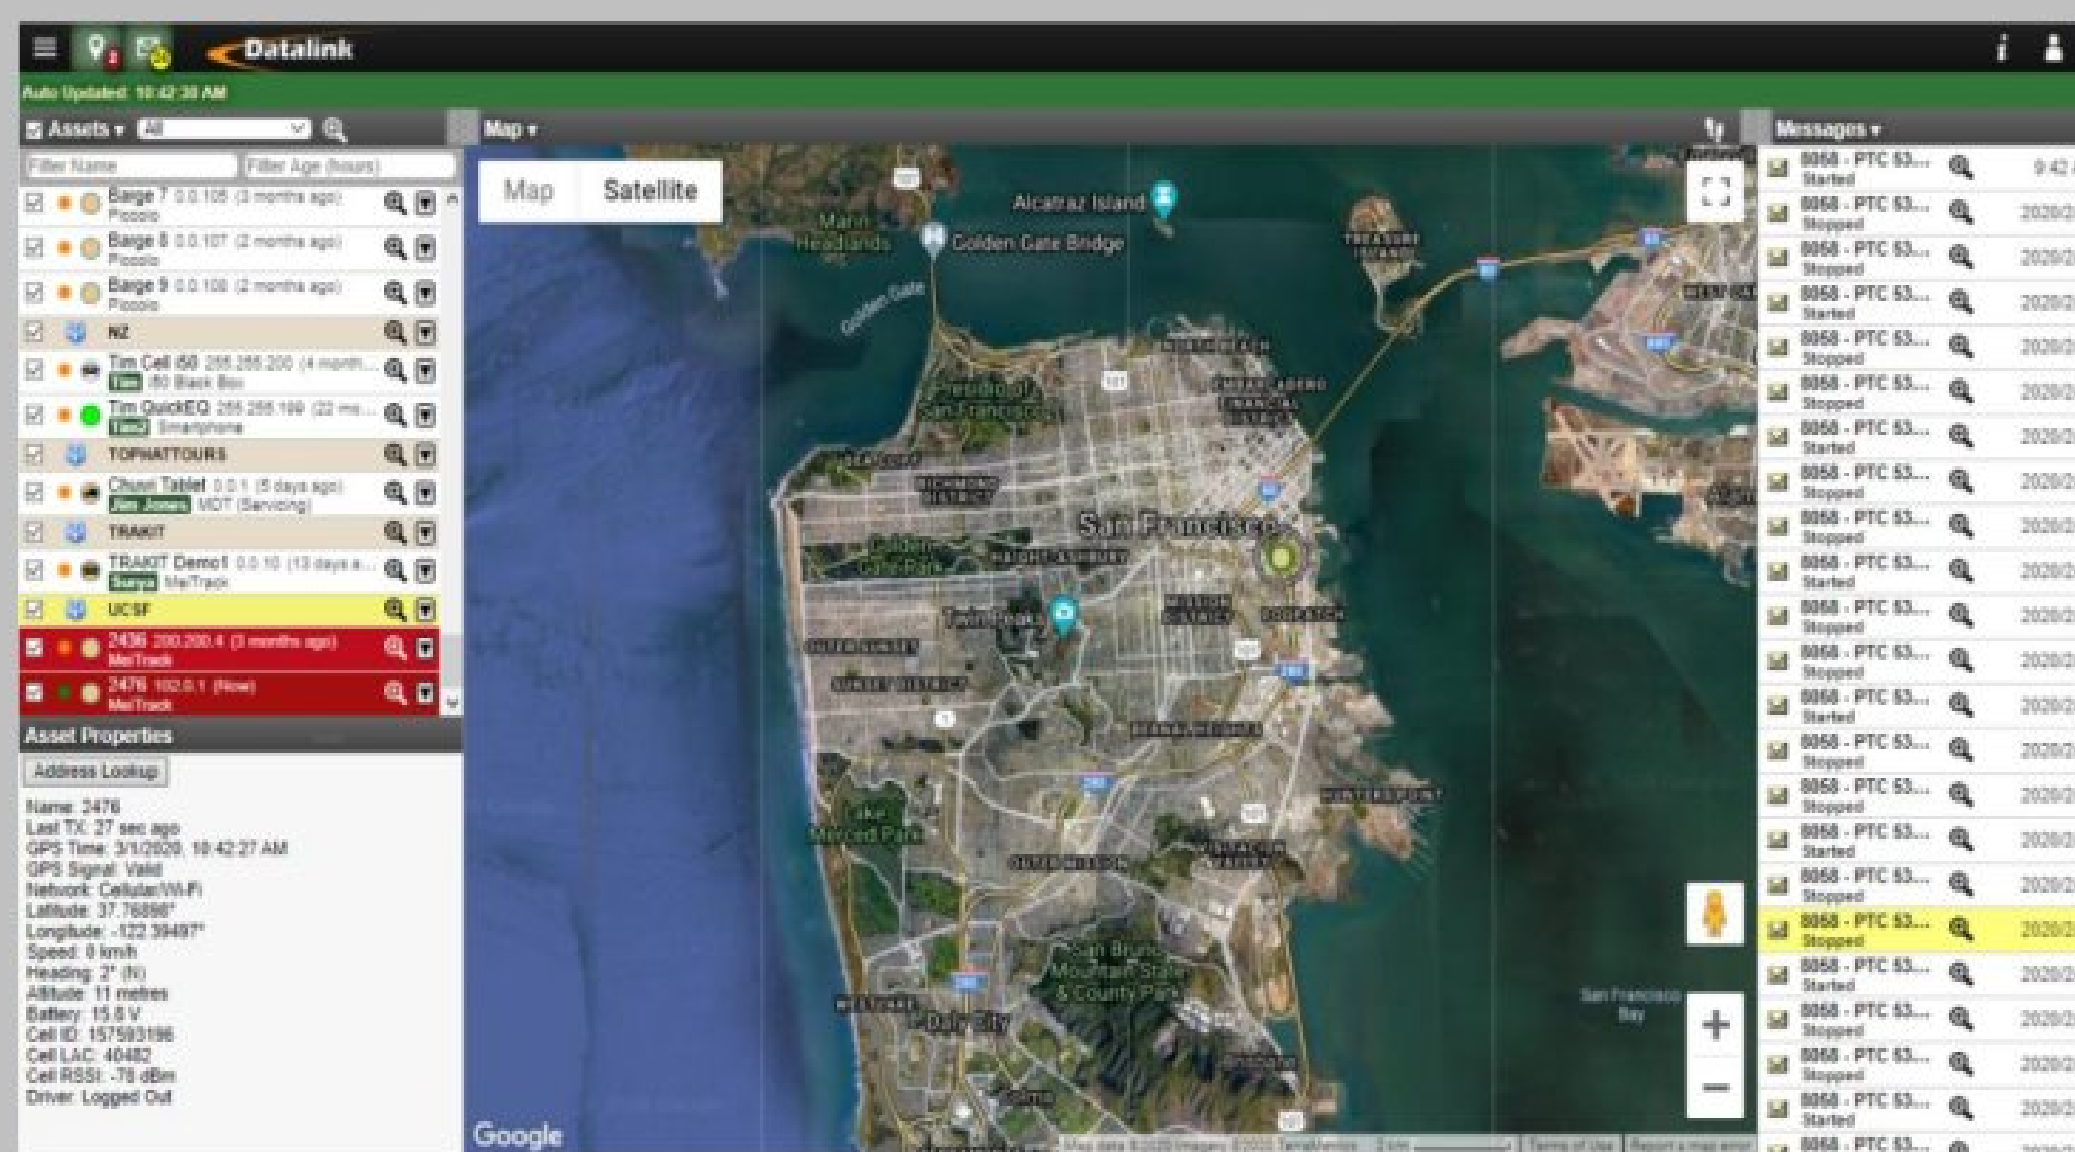

INCLUDES WEBGATE

5G coverage also includes 4G

T-Mobile and AT&T are competing with each other each claiming the best coverage. NOTE! 5G towers also support 4G and the added coverage is a bonus for Datalink VOCALIS and M2M services. Much greater market potential!